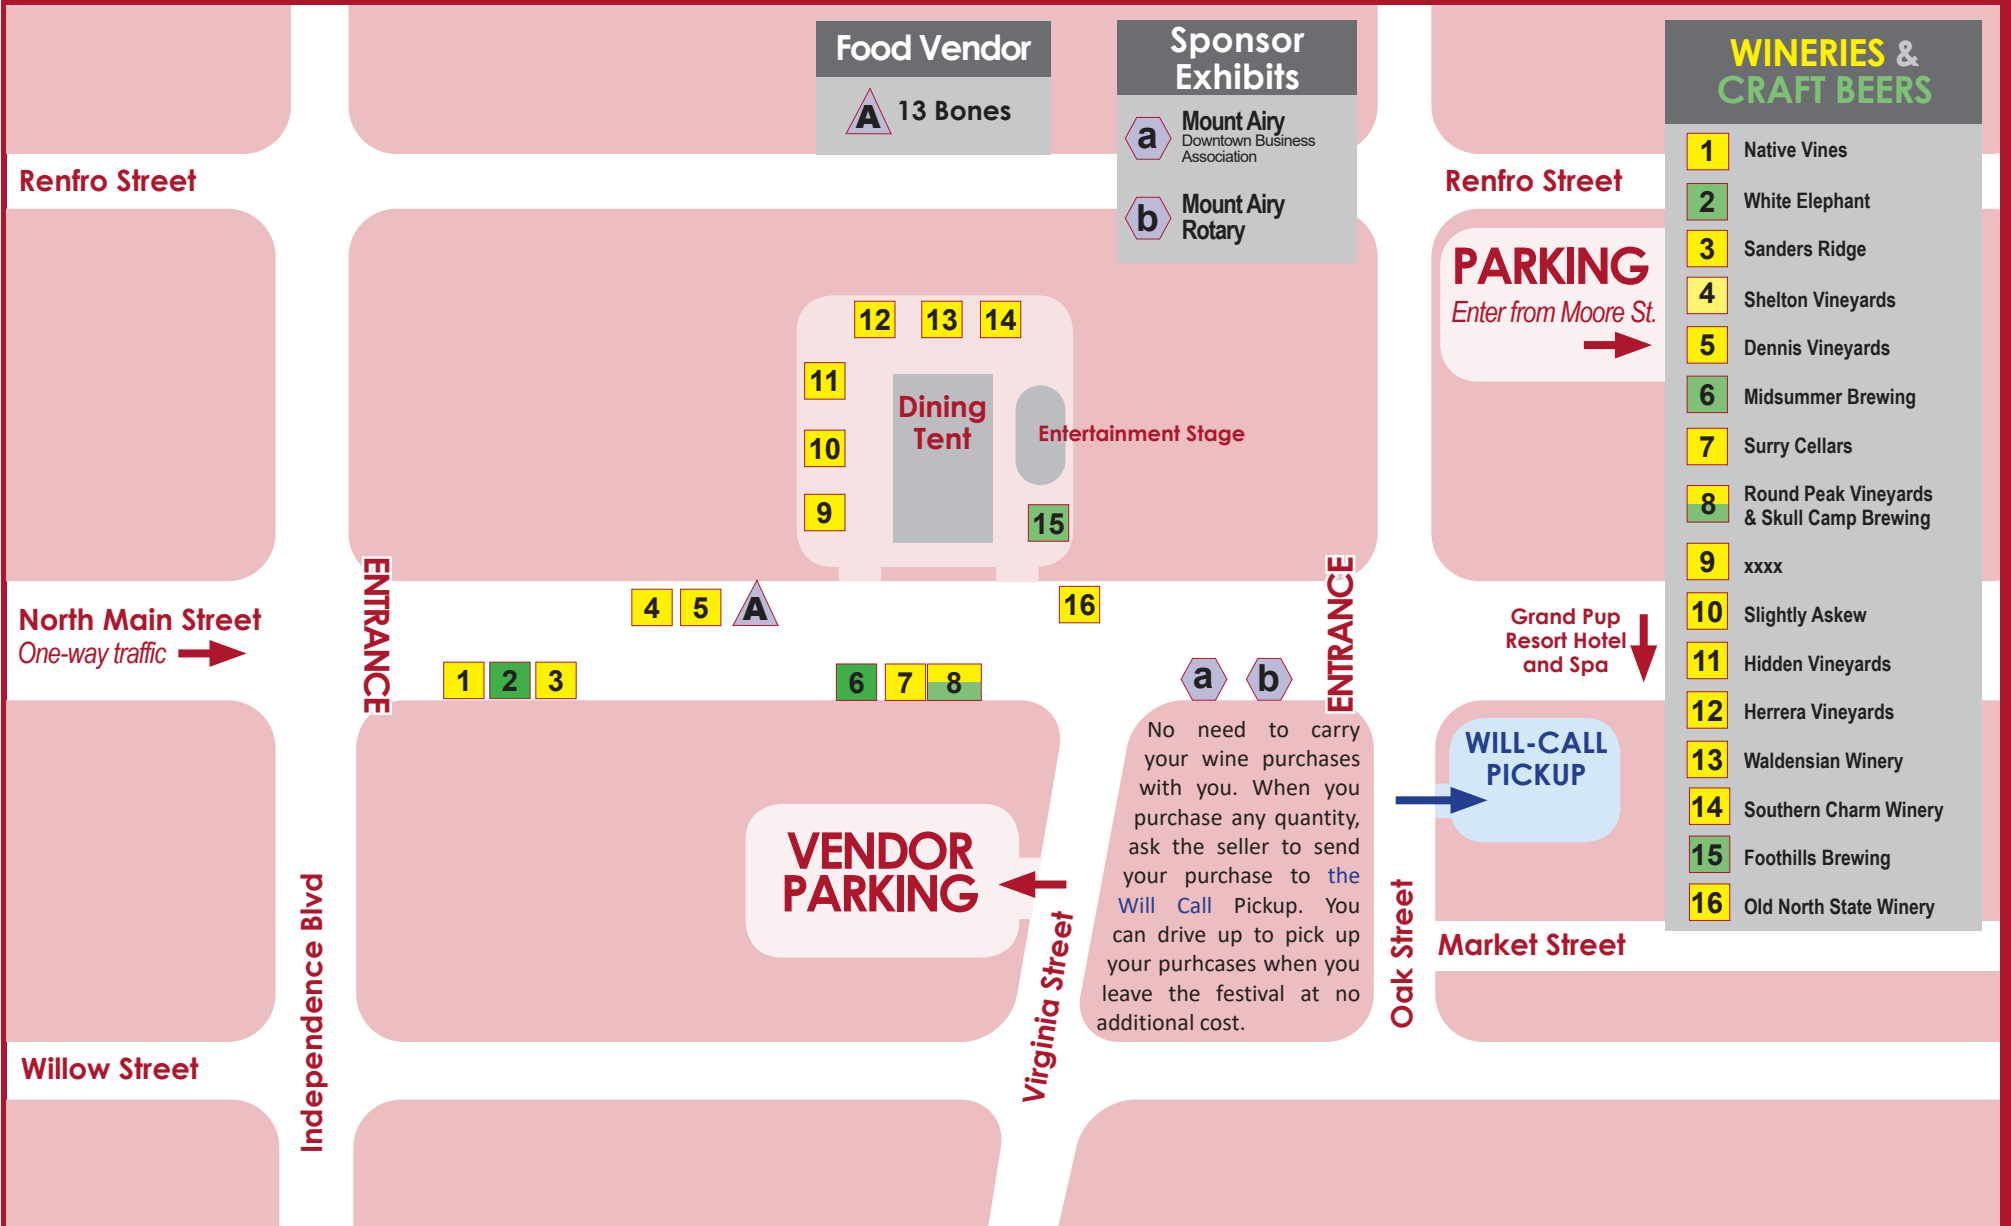

Welcome to the Budbreak Wine & Craft Beer Festival 2022

FESTIVAL MUSIC: B•Dazzle: 12:00 - 2:30 p.m. Craig Southern & Phoenix: 3:00 - 6:00 p.m.

- ### WINERIES & CRAFT BEERS
- 1 Native Vines
 - 2 White Elephant
 - 3 Sanders Ridge
 - 4 Shelton Vineyards
 - 5 Dennis Vineyards
 - 6 Midsummer Brewing
 - 7 Surry Cellars
 - 8 Round Peak Vineyards & Skull Camp Brewing
 - 9 xxx
 - 10 Slightly Askew
 - 11 Hidden Vineyards
 - 12 Herrera Vineyards
 - 13 Waldensian Winery
 - 14 Southern Charm Winery
 - 15 Foothills Brewing
 - 16 Old North State Winery